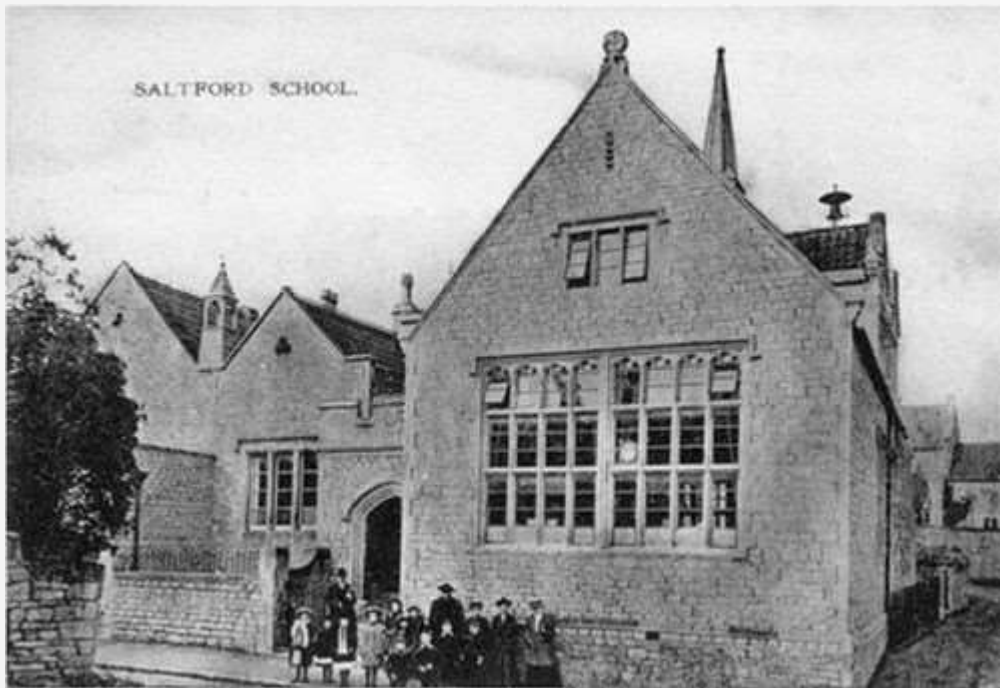

Some historic photos of old Saltford School

These photos were taken in the early 1900s